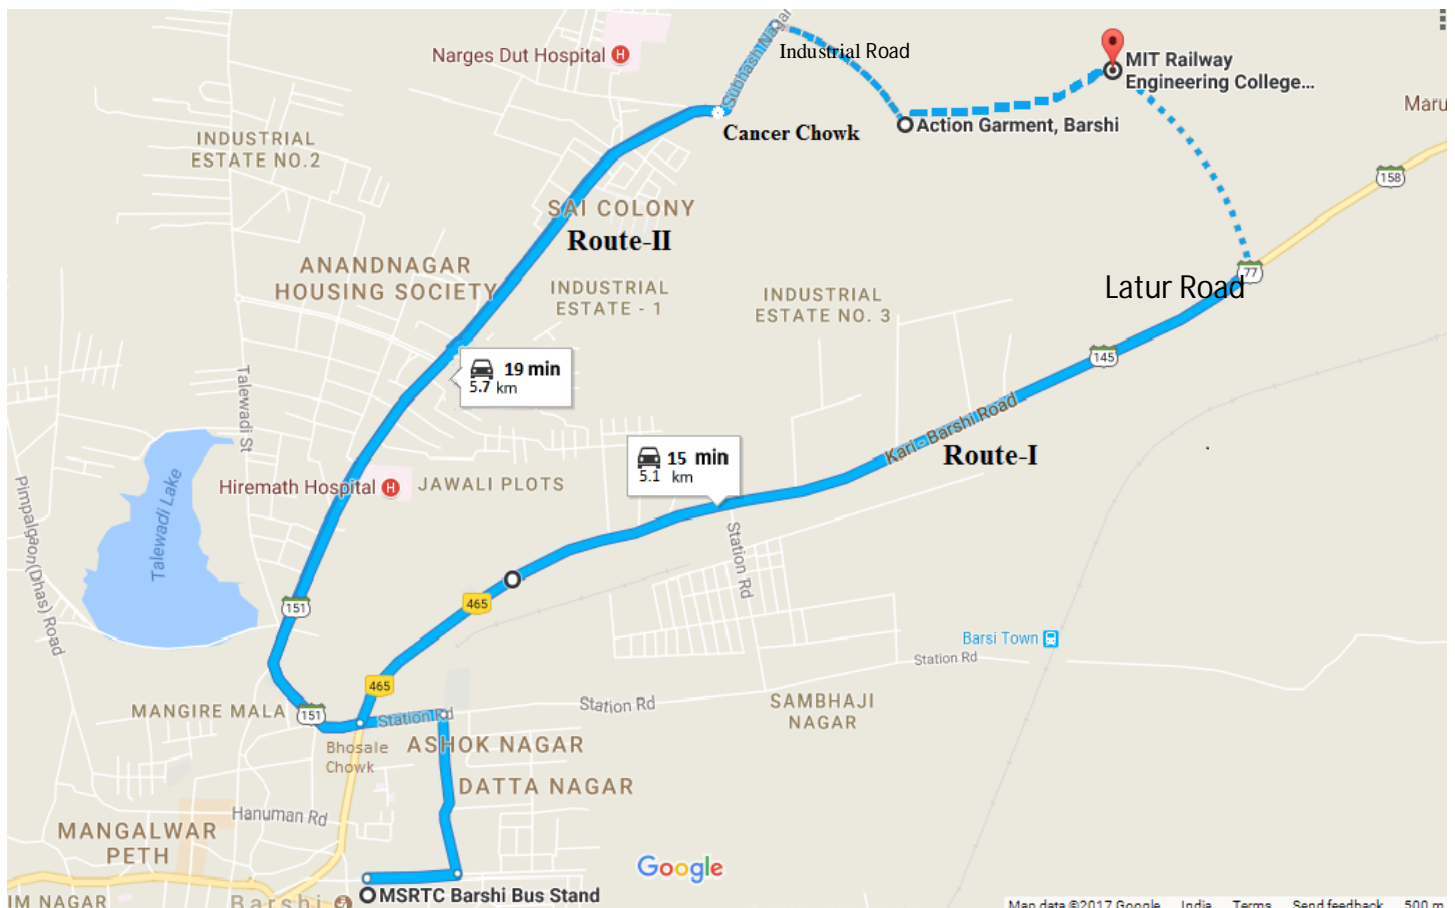

Contact Details:

MAEER's MIT College of Railway Engineering and Research

At Post Jamgaon, Tal. Barshi,

Dist. Solapur, Maharashtra

Phone: 02184-204050

Website:<http://www.mitcorer.in/>

For TRAVEL ASSISTANCE:

Mr. Sameer Beg: +91 9637 636 536

Mr. Rahul Sutar: +91 9922 255 434

How to Reach Us:

Nearest Bus Stop: **-MSRTC Bus Stand Barshi**

Route-I: 5.1 km via Latur Road
Route-II: 5.7 km via Cancer Chowk & Industrial Road

Nearest Railway Station: -**Barsi Town**

Route-I: 3.9 km via Latur Road

Route-II: 4.7 km via Cancer Chowk & Industrial Road